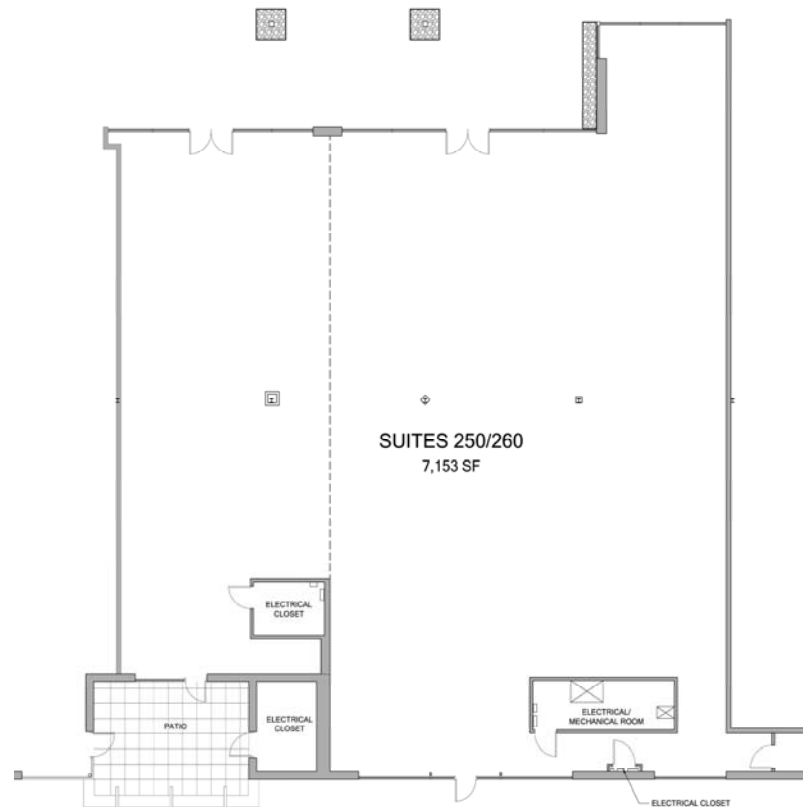

# Decorative Center Dallas

1617 Hi Line Drive, Dallas, TX 75207

www.decorativecenterdallas.com

**SPACE  
AVAILABLE**  
Suite 250-260  
7,153 SF Showroom  
(divisible by 2,000 SF)

For more information, please contact: