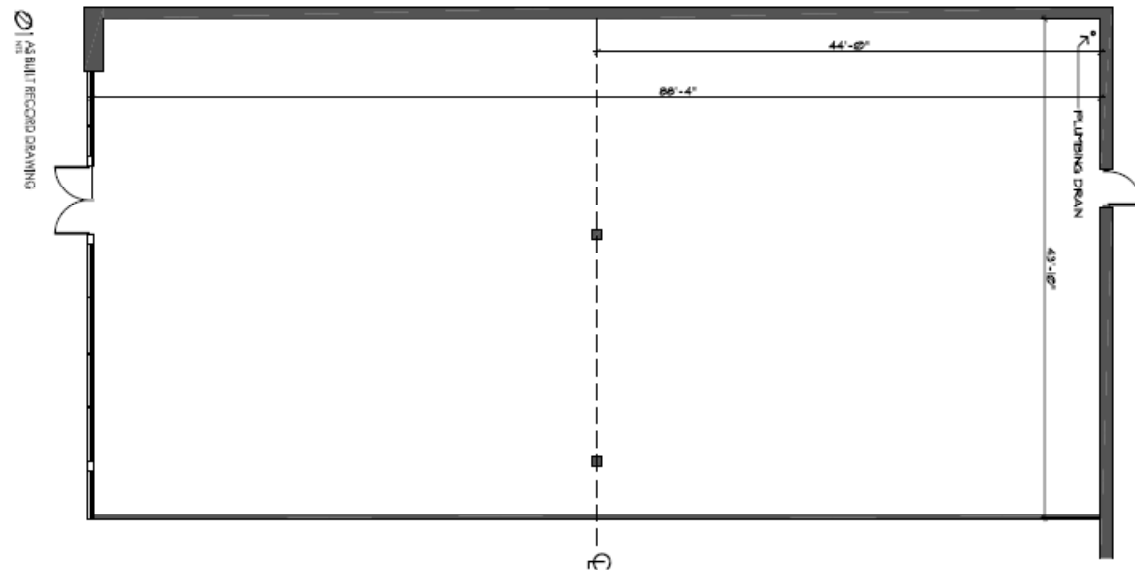

1617 Hi Line Drive, Dallas, TX 75207

www.decorativecenterdallas.com

SPACE AVAILABLE

Suite 300

4,000 SF Showroom
(divisible by 2,000 SF)

For more information, please contact:

RUTH WOODLING

rwoodling@pegasusablon.com