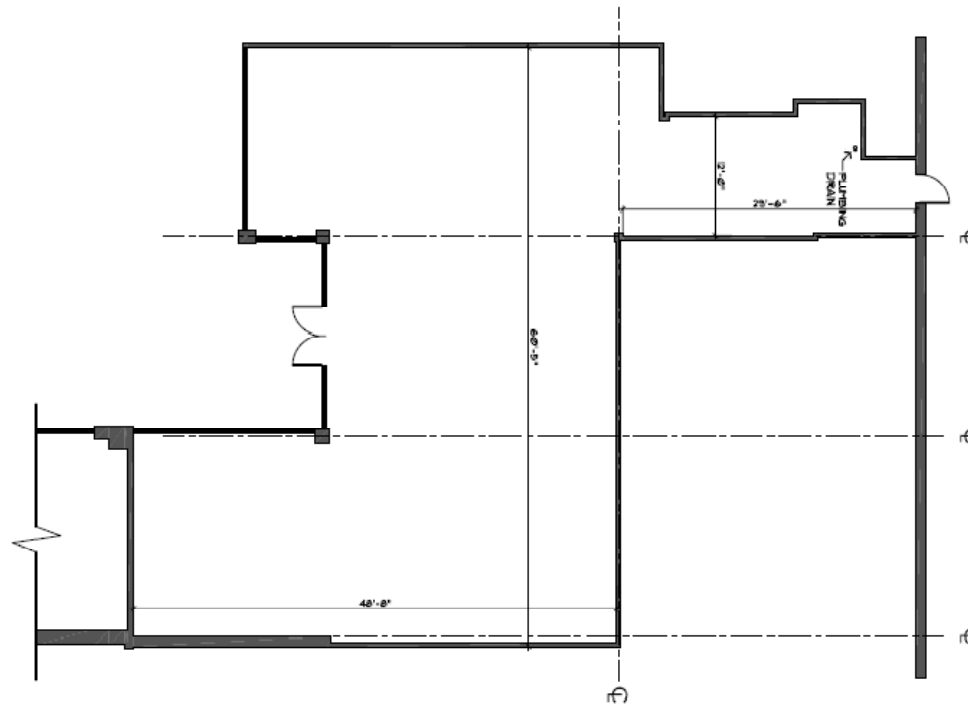

1617 Hi Line Drive, Dallas, TX 75207

www.decorativecenterdallas.com

SPACE AVAILABLE

Suite 420

2,661 SF Showroom
(up to 5,827 SF contiguous)

For more information, please contact:

RUTH WOODLING

rwoodling@pegasusablon.com