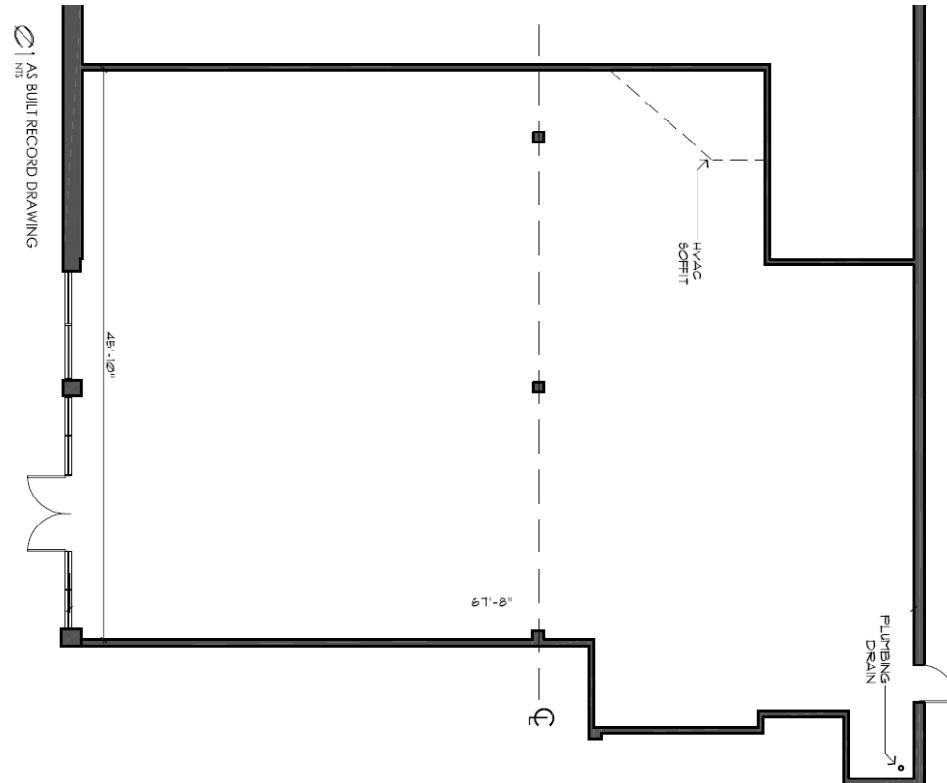

1617 Hi Line Drive, Dallas, TX 75207

www.decorativecenterdallas.com

SPACE AVAILABLE

Suite 420

3,166 SF Showroom
(up to 5,827 SF contiguous)

For more information, please contact:

RUTH WOODLING

rwoodling@pegasusablon.com