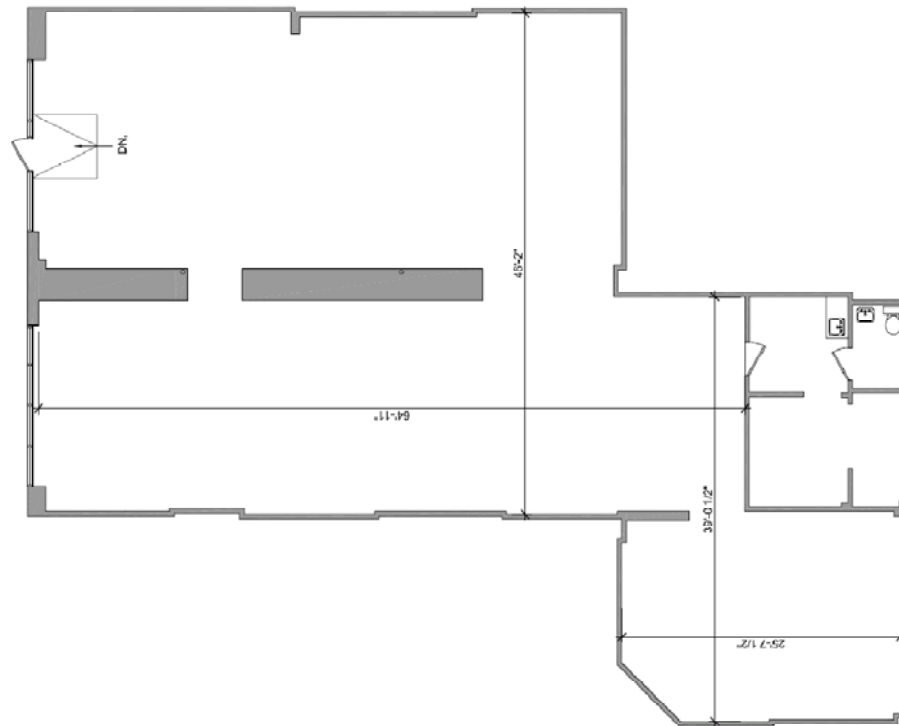

Decorative Center Dallas

1617 Hi Line Drive, Dallas, TX 75207

www.decorativecenterdallas.com

**SPACE
AVAILABLE**
Suite 465
3,575 SF Showroom